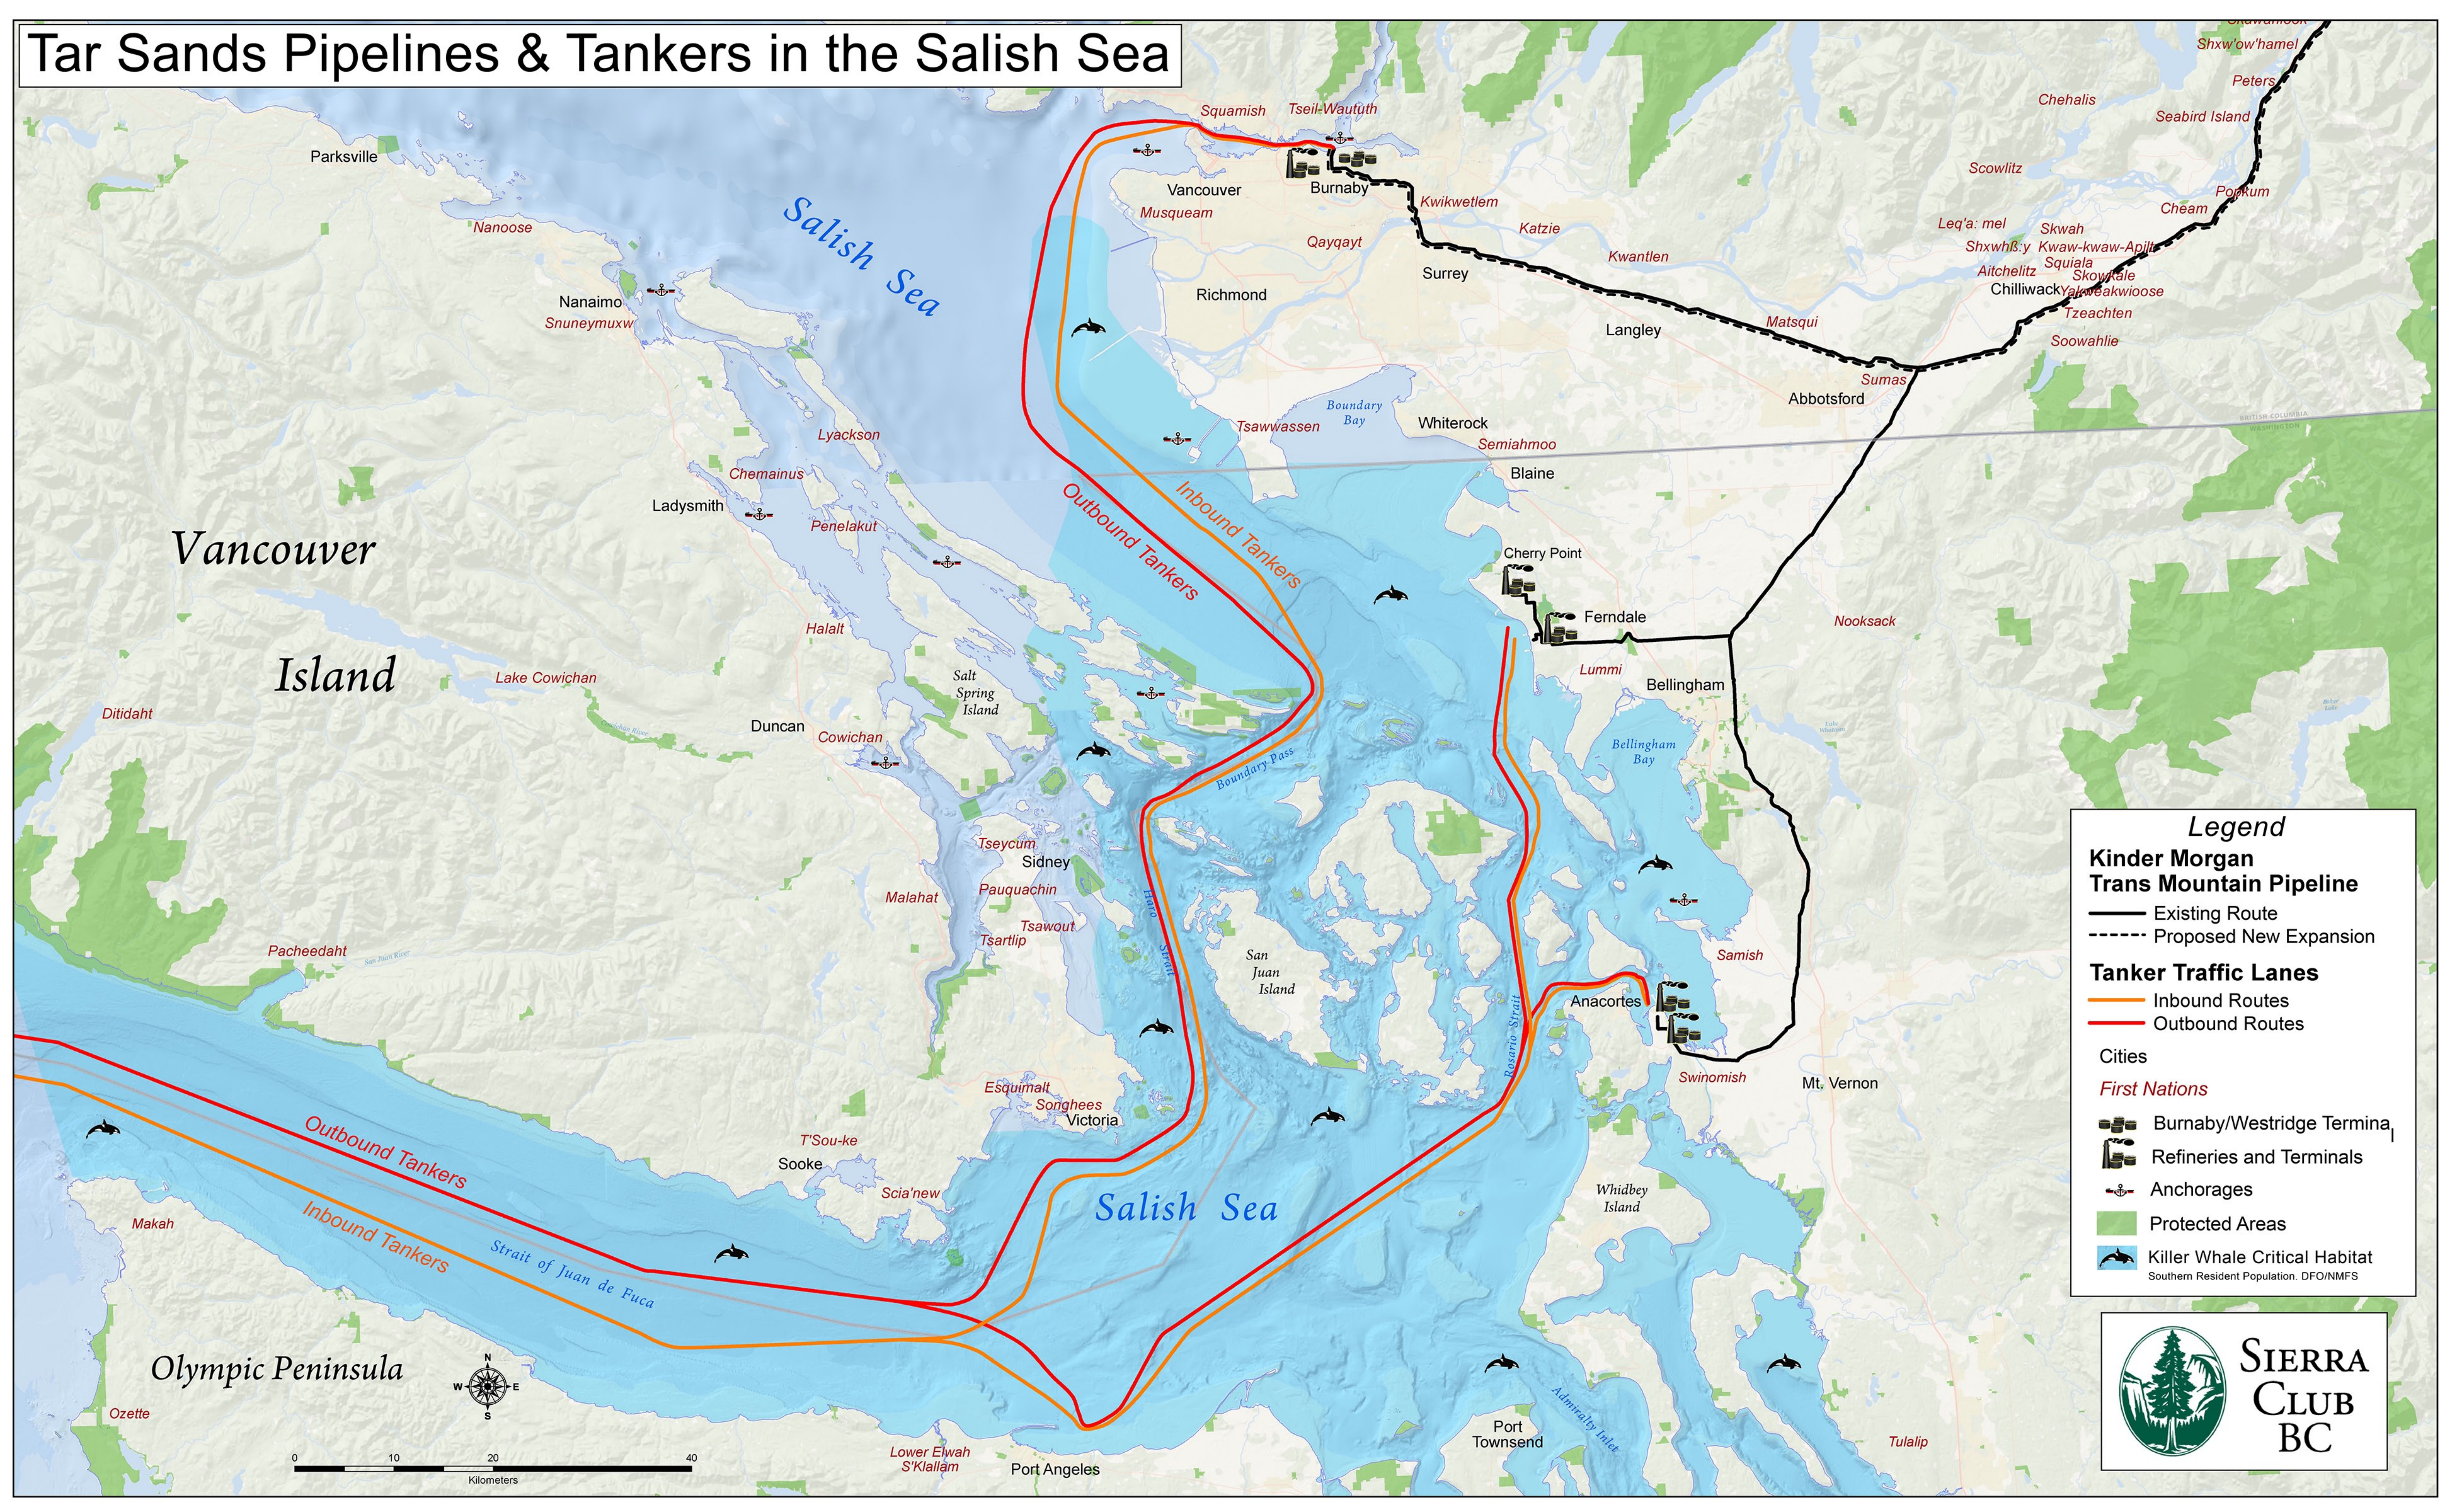

# Tar Sands Pipelines & Tankers in the Salish Sea

**Legend**

**Kinder Morgan Trans Mountain Pipeline**

- Existing Route
- - - Proposed New Expansion

**Tanker Traffic Lanes**

- Inbound Routes
- Outbound Routes

**Cities**

**First Nations**

- Burnaby/Westridge Terminal
- Refineries and Terminals
- ⚓ Anchorages
- Protected Areas
- 🐋 Killer Whale Critical Habitat  
Southern Resident Population, DFO/NMFS